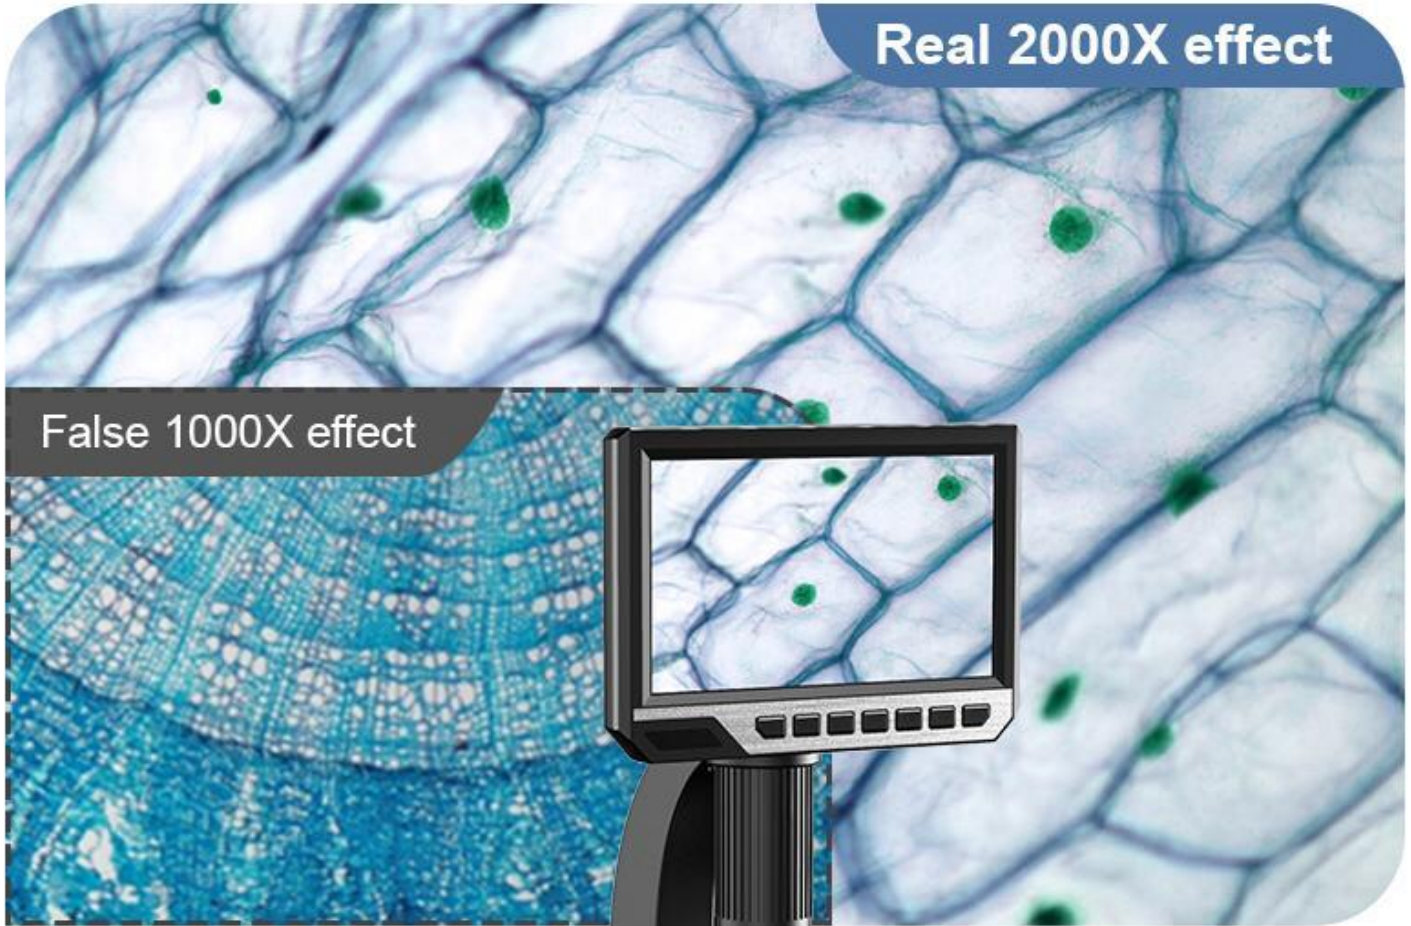

315 The new biological microscope can observe cells 7-inch large-screen digital microscope 2000x high magnification microscope

No. 1 lens

No. 2 lens

- | | | |
|----------------------------------|--|-----------------------------------|
| 1 7 inch ips display | 7 Focus adjustment roller | 13 Display fixing nut |
| 2 Charging indicator | 8 Bracket adjustment knob | 14 18650 battery slot |
| 3 Micro TF card interface | 9 Object Stage | 15 Image adjustment wheel |
| 4 Micro USB socket | 10 Bracket LED adjustment wheel | 16 LED adjusting wheel |
| 5 USB power output | 11 Bracket light source | 17 Bracket power interface |
| 6 Reset hole | 12 Removable lens | |

Real 2000X effect

False 1000X effect

others

ours

1

8

2

3