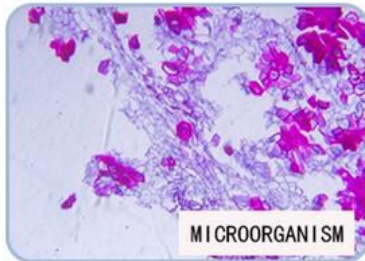

315 The new biological microscope can observe cells 7-inch large-screen digital microscope 2000x high magnification microscope

No. 1 lens

No. 2 lens

- | | | |
|----------------------------------|--|-----------------------------------|
| 1 7 inch ips display | 7 Focus adjustment roller | 13 Display fixing nut |
| 2 Charging indicator | 8 Bracket adjustment knob | 14 18650 battery slot |
| 3 Micro TF card interface | 9 Object Stage | 15 Image adjustment wheel |
| 4 Micro USB socket | 10 Bracket LED adjustment wheel | 16 LED adjusting wheel |
| 5 USB power output | 11 Bracket light source | 17 Bracket power interface |
| 6 Reset hole | 12 Removable lens | |

Real 2000X effect

False 1000X effect

others

ours

1

8

2

3