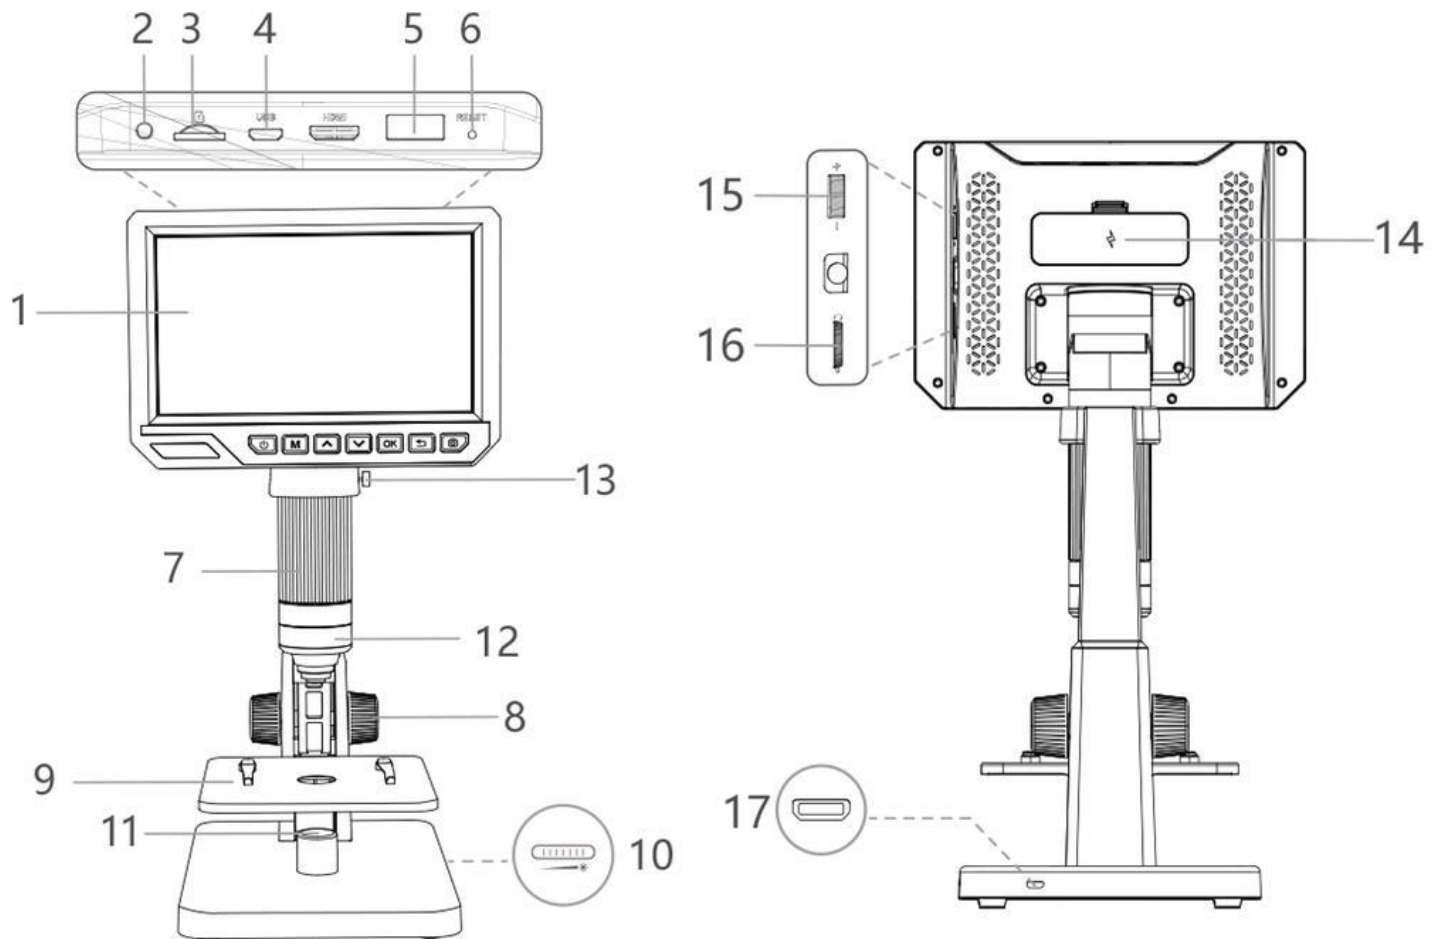

315 The new biological microscope can observe cells 7-inch large-screen digital microscope 2000x high magnification microscope

No. 1 lens

No. 2 lens

- | | | |
|----------------------------------|--|-----------------------------------|
| 1 7 inch ips display | 7 Focus adjustment roller | 13 Display fixing nut |
| 2 Charging indicator | 8 Bracket adjustment knob | 14 18650 battery slot |
| 3 Micro TF card interface | 9 Object Stage | 15 Image adjustment wheel |
| 4 Micro USB socket | 10 Bracket LED adjustment wheel | 16 LED adjusting wheel |
| 5 USB power output | 11 Bracket light source | 17 Bracket power interface |
| 6 Reset hole | 12 Removable lens | |

4

5

7

6

1. Microscope x1
2. Low multiple lens x1
3. High multiple lens x1
4. Manual x1
5. Slide x2
6. Data cable x2
7. Cleaning cloth x1
8. Packing box x1